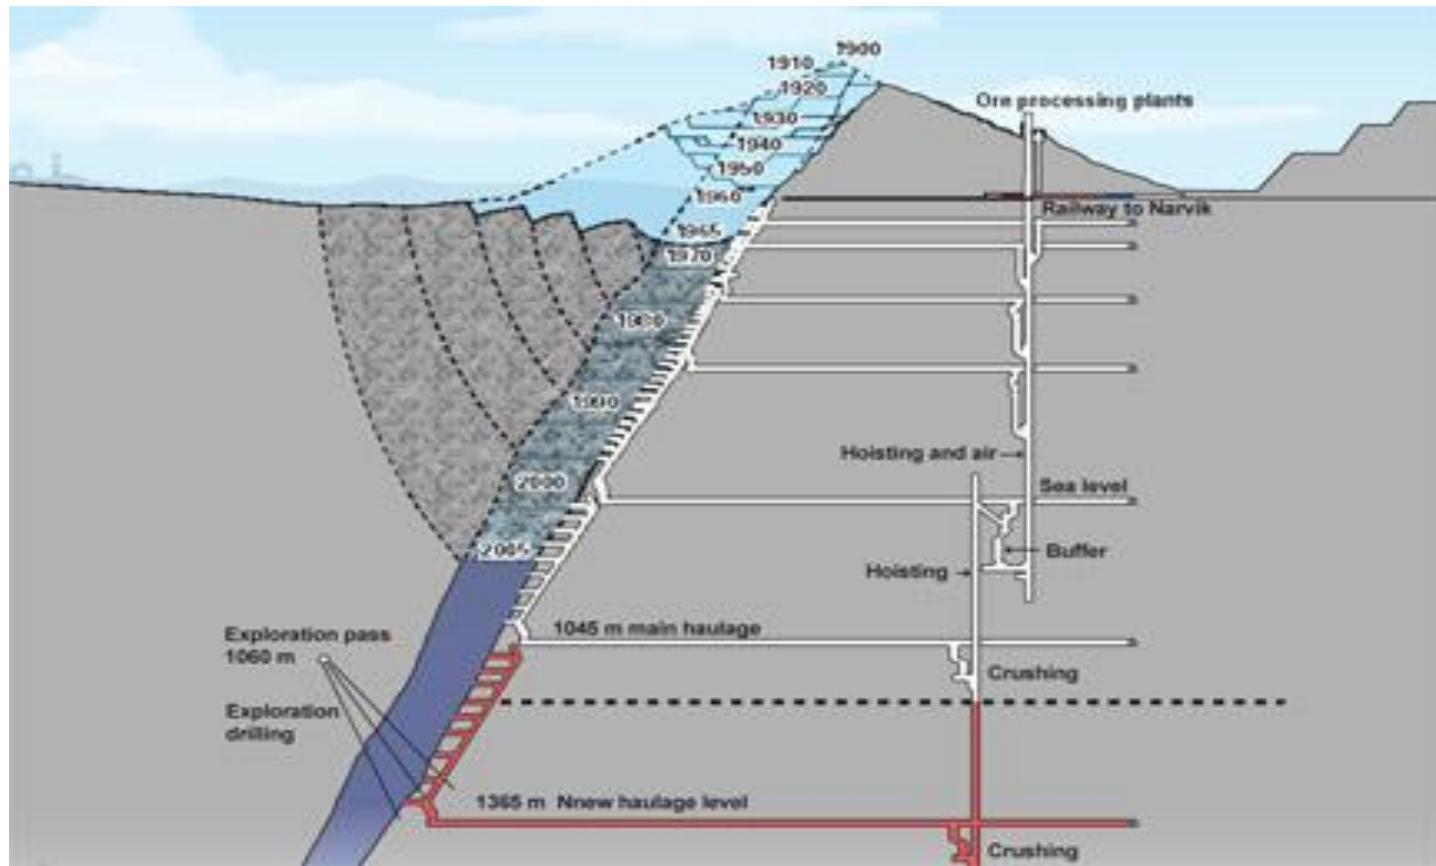

Mining and Metallurgy Regions EU (MIREU)

SLO WORKSHOP 1

Linking SLO and Sustainability: challenges in Europe and lessons from abroad

8-9 May 2018 Rovaniemi, Finland

Tracks and cracks in the Arctic

Lars-Anders Baer

Mining in Sápmi - Lapland

- Nasafjäll 1630
- Silbatjokko 1650
- 1673 Mining Act
- 1700 The iron ore was discovered in Kiruna by a Sámi landowner
- The 1723 Mining Act
- The mining operations in Kiruna started 1898 when the railroad was opened to Kiruna and Narvik
- 1900 - The name of the new town became "kiruna" and modern city plan was adopted.
- The Kiruna city council made the final decision to move the town 2014

The track

- Exploration and Mining in Finland's Protected Areas, the Sami Homeland and the Reindeer Herding Area
- Guide MTI Publications/2007
- Ökad samverkan mellan rennäring och gruvnäring 2016/(Increased cooperation between reindeer herding and mining.)